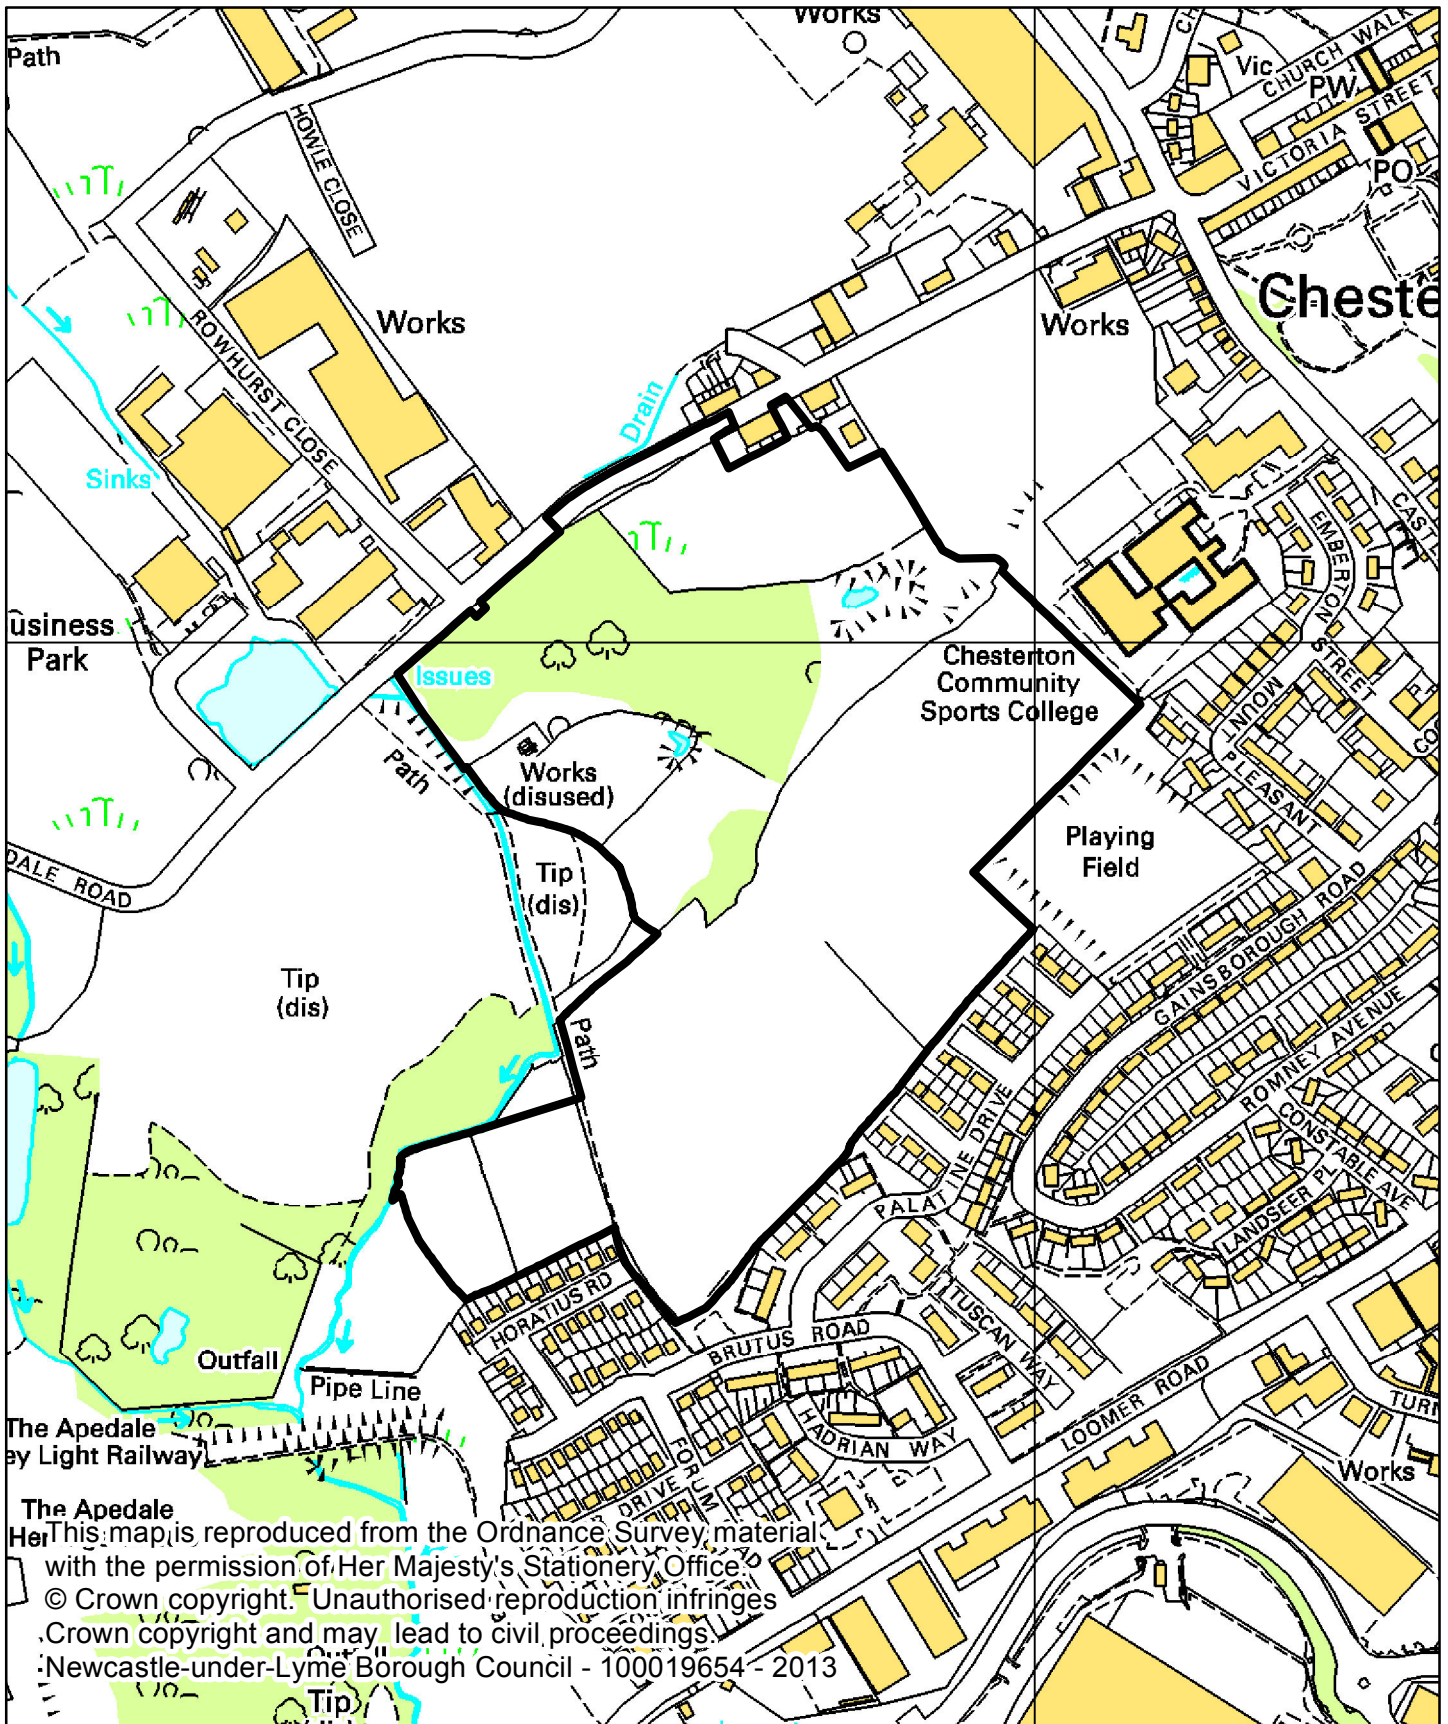

13/00525/OUT

Land Between Apedale Road And Palatine Drive, Chesterton

NEWCASTLE-UNDER-LYME
BOROUGH COUNCIL

This map is reproduced from the Ordnance Survey material with the permission of Her Majesty's Stationery Office © Crown copyright. Unauthorised reproduction infringes Crown copyright and may lead to civil proceedings. Newcastle-under-Lyme Borough Council - 100019654 - 2013